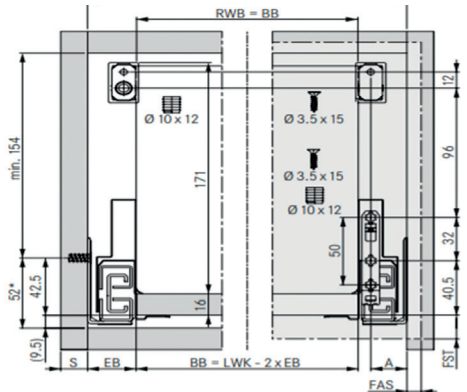

Recommendation/minimum dimension: 49.5 mm /Tipmatic Soft-close: 58 mm

Recommendation/minimum dimension: 49.5 mm /Tipmatic Soft-close: 58 mm

**RAILING ΣΥΡΤΑΡΙΟΥ GRASS
NOVA PRO SCALA**

ΑΝΘΡΑΚΙ 500mm 258-43521
ΛΕΥΚΟ 500mm 258-43530
ΑΣΗΜΙ 500mm 258-43539