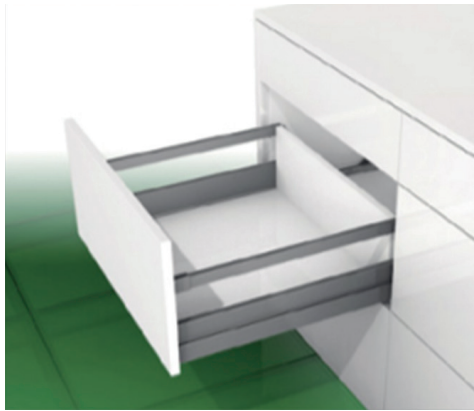

Recommendation/minimum dimension: 49.5 mm /Tipmatic Soft-close: 58 mm

**RAILING ΣΥΡΤΑΡΙΟΥ GRASS
NOVA PRO SCALA**

ΑΝΘΡΑΚΙ 500mm 258-43521
ΛΕΥΚΟ 500mm 258-43530
ΑΣΗΜΙ 500mm 258-43539