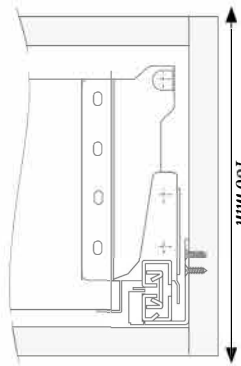

TITAN ΣΥΡΤΑΠΙ
ELITE PRO / 45 KG
+ RAILING
H175mm/182mm   Dark Grey   Silver

840-26071	30	✓	
840-26072	35	✓	
840-26073	40	✓	
840-26074	45	✓	
840-26075	50	✓	
840-26085	50		✓
840-26076	55	✓